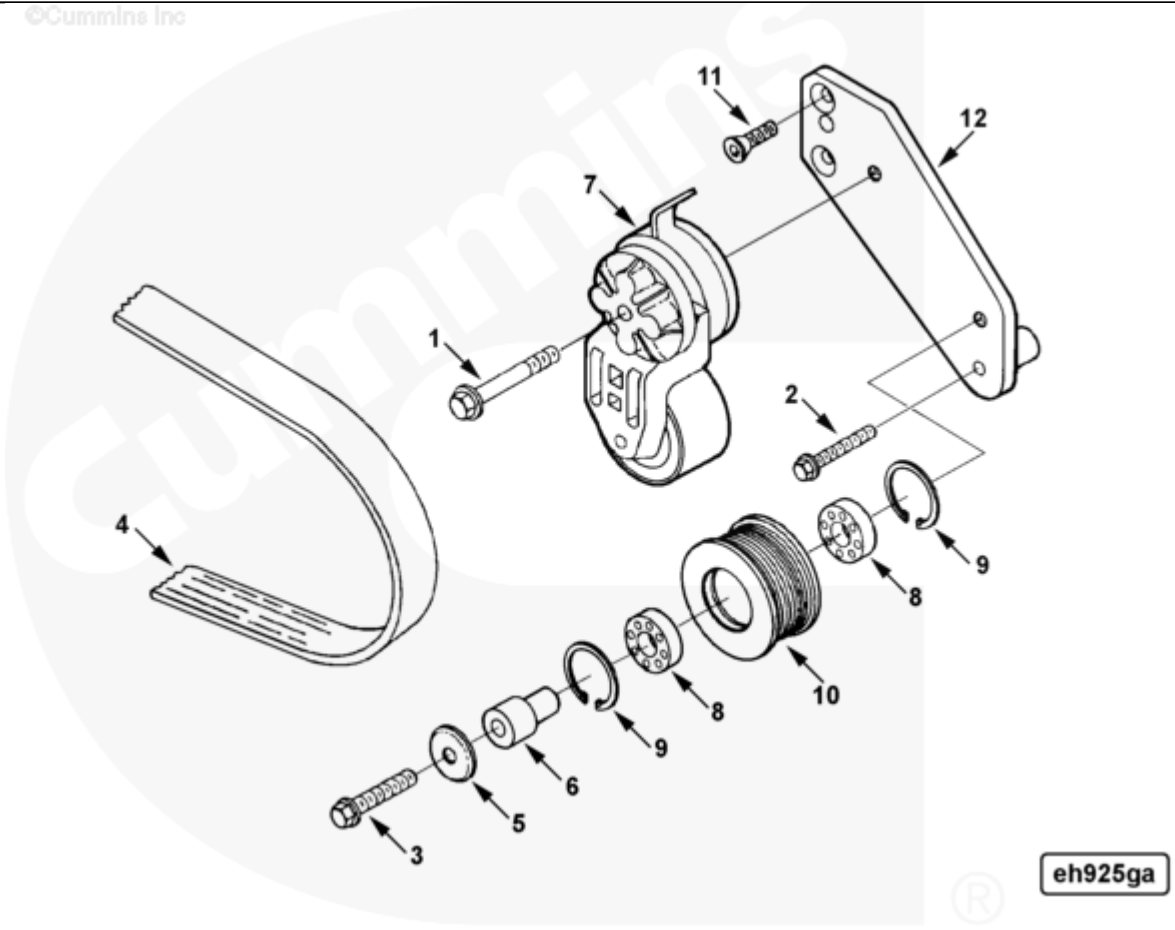

SMALL | MEDIUM | LARGE

Cart	Ref No	Part Number	Part Description	Required	Remarks
View My Cart					
		EH97007-01	Alternator Drive		
					Alternator drive belt and

					associated items for belt
					adjustment. Used with Delco
					20 SI up to 14V/60A or
					28V/45A, Delco 21 SI up to
					14V/160A or 28V/70A and Bosch
					N1 up to 14V/120A or 28V/80A
					alternators for C series
					engines with no fan option.
					Includes tensioner bracket
					mounted idler pulley.
<input type="checkbox"/>	1	3282081	Hexagon Flange Head Cap Screw	1	M10 x 1.50 x 75
<input type="checkbox"/>	2	3900633	Hexagon Flange Head Cap Screw	1	M8 X 1.25 X 50
<input type="checkbox"/>	3	3910901	Hexagon Flange Head Cap Screw	2	M10 x 1.50 x 55
<input type="checkbox"/>	4	3911562	V Ribbed Belt	1	
<input type="checkbox"/>	5	3921533	Debris Shield	1	
<input type="checkbox"/>	6	3921988	Idler Shaft	1	
<input type="checkbox"/>	7	3914086	Belt Tensioner	1	
<input type="checkbox"/>	8	3032105	Ball Bearing	2	
<input type="checkbox"/>	9	3066964	Retaining Ring	2	
	10	3924427	Idler Pulley	1	
<input type="checkbox"/>	11	3925186	Flat Head Cap Screw	2	M8 x 1.25 x 25
<input type="checkbox"/>	12	3925697	Belt Tensioner Bracket	1	